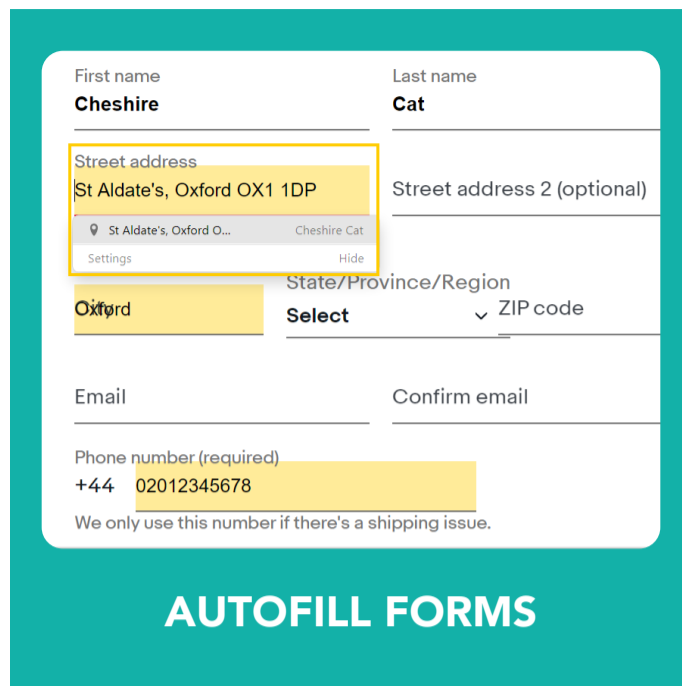

BEHAVIORAL DESIGN ALIGNMENT CHART

LAWFUL GOOD

AUTOFILL FORMS

NEUTRAL GOOD

THE FLY IN THE URINAL

CHAOTIC GOOD

POSITIVE FRICTION

LAWFUL NEUTRAL